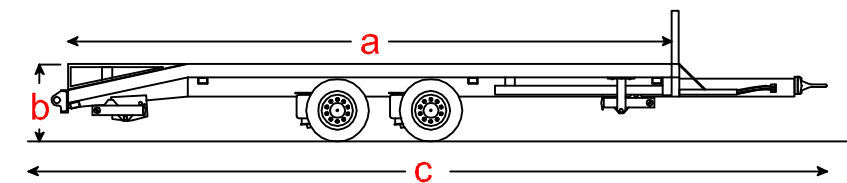

Wagon	
a	6890 22' 9"
b	1445 4' 9"
c	3800 12' 6"
d	10745 35' 3"

Drawbar	
a	6900 22' 7"
b	900 3'
c	8740 28' 8"
c + d	18250 60'

Load Details	Wagon		Trailer	
	Capacity	Length	Capacity	Length
Max Weights	9500		13000	
Max Length	6890	31' 5"	8500	27' 11"
*Max Width*	2900	9' 6"	2900	9' 6"
Max Height	3500	11' 6"	3287	13' 2"

- \* 2900mm = no further action
- \* Up to 3500mm = movement order only
- \* over 3500mm = Movement order and second man
- \* Over 4300mm = STGO only - Movement order second man + Escort

Crane	Fassi 660/Drawbar	Drawn	Greg	Date	25-8-10	Revised	
Vehicle	Volvo FH13	Drawing No.	CAD660/RB				