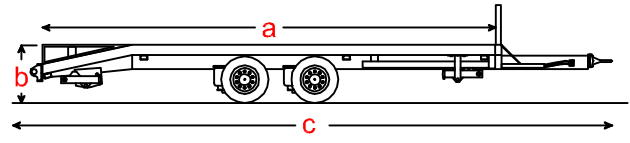

Wagon	
a	6890 22' 9"
b	1445 4' 9"
c	3800 12' 6"
d	10745 35' 3"

Drawbar	
a	6900 22' 7"
b	900 3'
c	8740 28' 8"
c + d	18250 60'

Load Details	Wagon		Trailer	
	Max Weights	9500		13000
Max Length	6890	31' 5"	8500	27' 11"
Max Width	2900	9' 6"	2900	9' 6"
Max Height	3500	11' 6"	3287	13' 2"

- * 2900mm = no further action
- * Up to 3500mm = movement order only
- * over 3500mm = Movement order and second man
- * Over 4300mm = STGO only - Movement order second man + Escort

Crane	Fassi 365ACXP.24	Drawn Greg	Date 30-6-10	Revised
Vehicle	Volvo FM12	Drawing No.	CAD360/T	