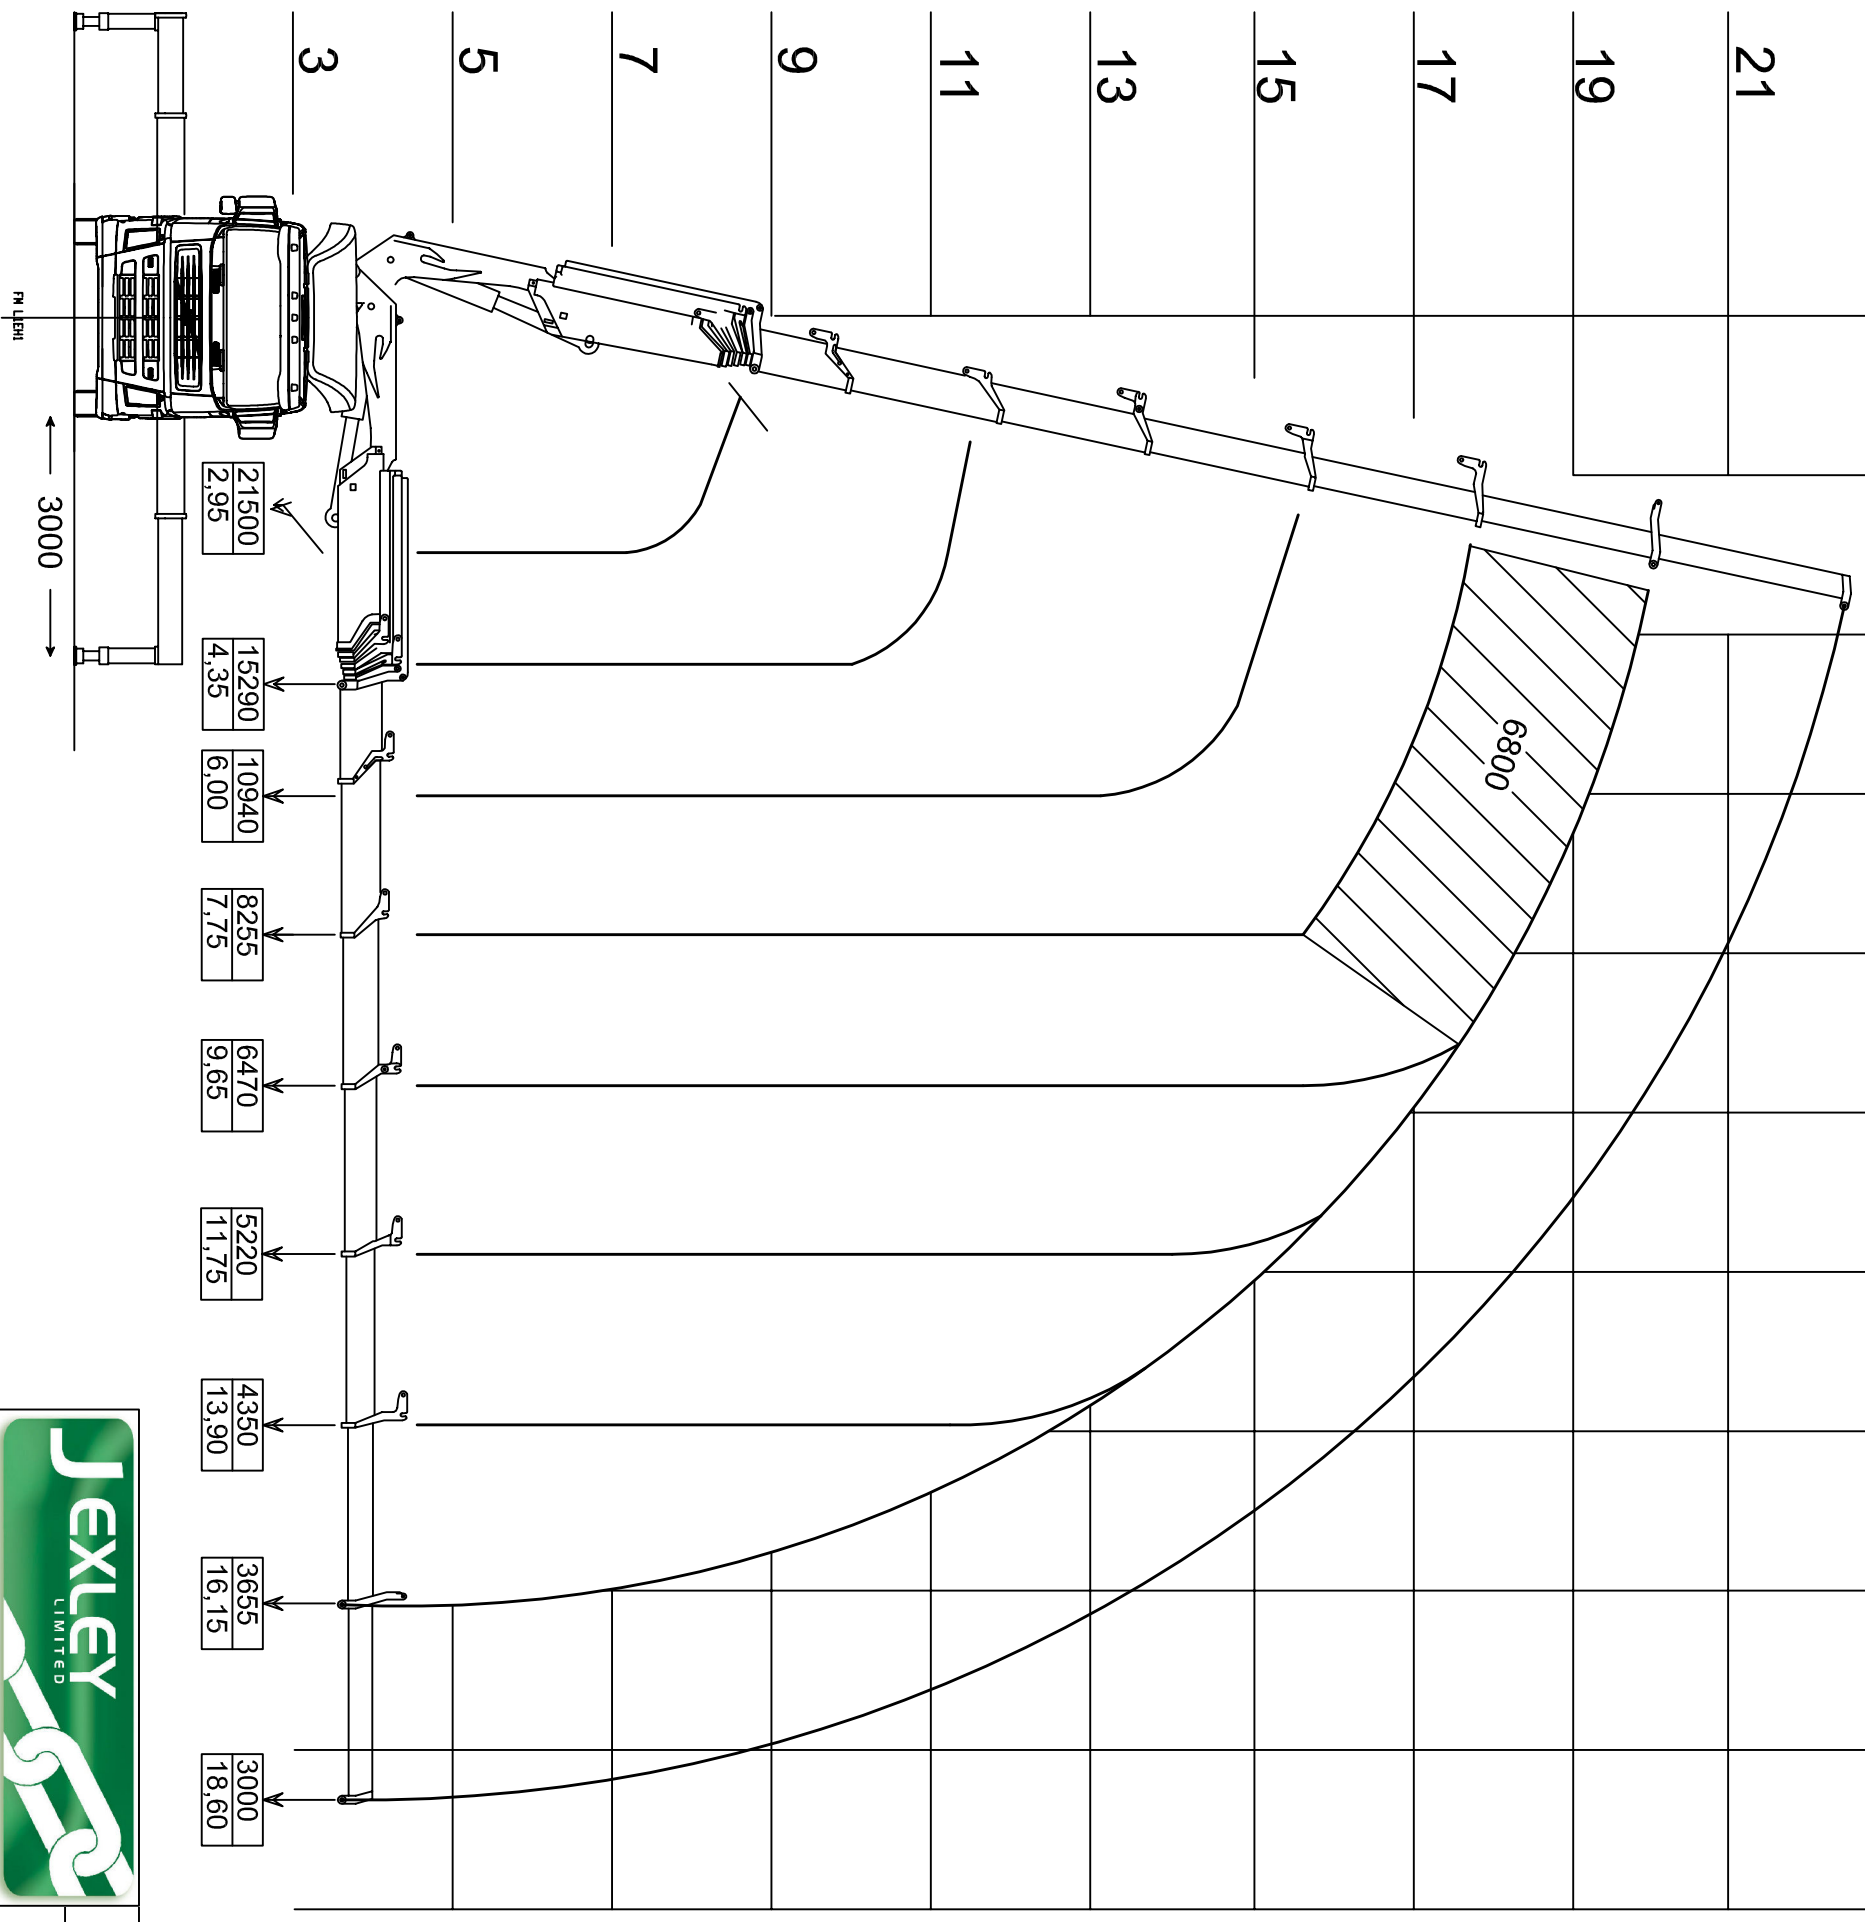

0 2 4 6 8 10 12 14 16 18 20

Volvo FM12/ Fassi 800 XP.26

21500	15290	10940	8255	6470	5220	4350	3655	3000
2.95	4.35	6.00	7.75	9.65	11.75	13.90	16.15	18.60

Wagon	
a	6700 22'
b	1370 4' 6"
c	3900 12' 9"
d	11270 37'

Drawbar	
a	6900 22' 7"
b	900 3'
c	8740 28' 8"
c + d	18250 60'

Load Details	Wagon	Trailer
Max Weights	9500	13000
Max Length	9590	31' 5"
Max Width	2900	9' 6"
Max Height	3500	11' 6"
		3287
		13' 2"

- * 2900mm = no further action
- * Up to 3500mm = movement order only
- * over 3500mm = Movement order and second man
- * Over 4300mm = STGO only - Movement order second man + Escort

Crane	Fassi 800.AXP26	Drawn	Greg	Date	20/11/07	Revised
Vehicle	Volvo FM12	Drawing No.	CADVLR-F5T			