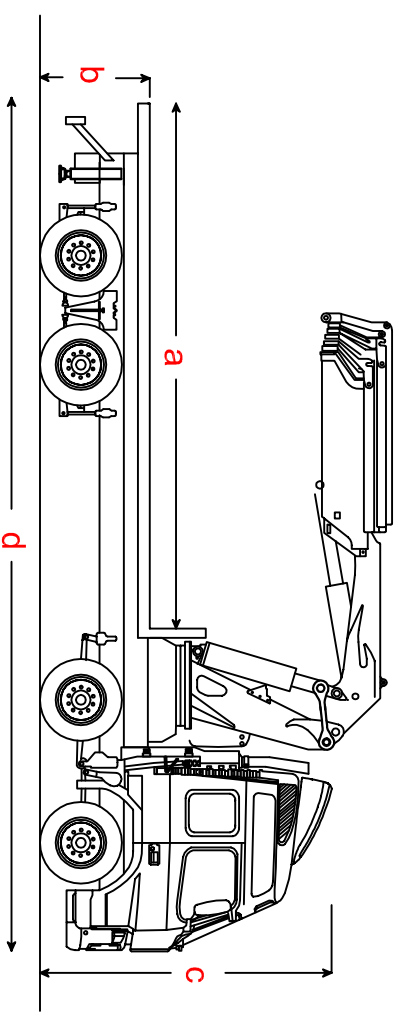

0 2 4 6 8 10 12 14 16 18 20

Volvo FM12/ Fassi 800 XP.26

21500	15290	10940	8255	6470	5220	4350	3655	3000
2.95	4.35	6.00	7.75	9.65	11.75	13.90	16.15	18.60

Wagon	
a	6700 22'
b	1370 4' 6"
c	3900 12' 9"
d	11270 37'

Drawbar	
a	6900 22' 7"
b	900 3'
c	8740 28' 8"
c + d	18250 60'

Load Details	Wagon	Trailer
Max Weights	9500	13000
Max Length	9590	31' 5"
Max Width	2900	9' 6"
Max Height	3500	11' 6"
		3287
		13' 2"

- * 2900mm = no further action
- * Up to 3500mm = movement order only
- * over 3500mm = Movement order and second man
- * Over 4300mm = STGO only - Movement order second man + Escort

Crane	Fassi 800.AXP26	Drawn	Greg	Date	20/11/07	Revised
Vehicle	Volvo FM12	Drawing No.	CADVLR-F5T			