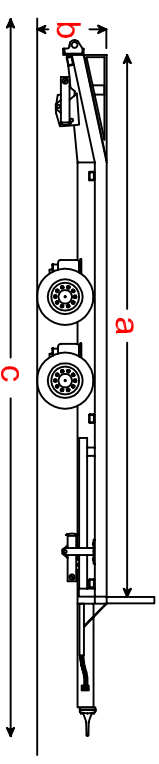

0 2 4 6 8 10 12 14 16 18 20

Volvo FM12/ Fassi 800 XP.26

21500	15290	10940	8255	6470	5220	4350	3655	3000
2.95	4.35	6.00	7.75	9.65	11.75	13.90	16.15	18.60

Wagon	
a	6700 22'
b	1370 4' 6"
c	3900 12' 9"
d	11270 37'

Drawbar	
a	6900 22' 7"
b	900 3'
c	8740 28' 8"
c + d	18250 60'

Load Details	Wagon	Trailer
Max Weights	9500	13000
Max Length	9590	31' 5"
Max Width	2900	9' 6"
Max Height	3500	11' 6"
		3287
		13' 2"

- * 2900mm = no further action
- * Up to 3500mm = movement order only
- * over 3500mm = Movement order and second man
- * Over 4300mm = STGO only - Movement order second man + Escort

Crane	Fassi 800.AXP26	Drawn	Greg	Date	20/11/07	Revised
Vehicle	Volvo FM12	Drawing No.	CADVLR-F5T			